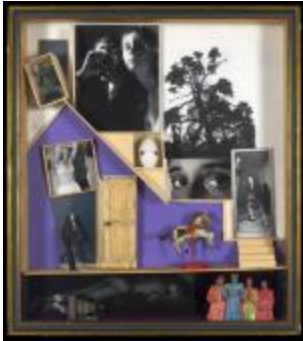

Mixed Media

CATALOG NUMBER

2013.380

CURRENT LOCATION

RH31

ARTIST

Rita Hammond

TITLE

Unknown (Lynn eyes)

DATE

circa 1981 – 1991

DIMENSIONS

26 in H x 23 in W

MEDIUM

Mixed Media

CATALOG NUMBER

2013.381

CURRENT LOCATION

RH32